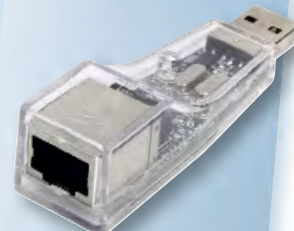

- Modem required
- Speed: 200 Mbps
- Operating range: 200 m

Single plugs are available: CMP-HOMEPLUG30

CMP-HOMEPLUG35

107,05

KÖNIG USB 2.0 TO ETHERNET ADAPTER

Add a PC without Ethernet connection to a wired network via an USB port.

- IEEE802.3u 100BASE-TX and IEEE802.3 10BASE-T compliant
- Supports IEEE802.3x flow control for full Duplex mode
- Integrated fast Ethernet MAC, PHY and receiver in one chip
- High-speed transfer rate up to 480 Mbps
- Compliant to USB 1.0, USB 1.1 and USB 2.0