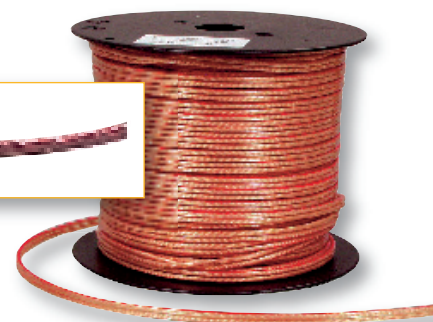

ASS-5151

5,10

LOUDSPEAKER CABLE ON REEL

Flexible, transparent loudspeakercable

Ordercode:	Conductors:	Ext. dim.:	Brand:	Qty:	Price p/m:
LSP-050LC	2x1.50 mm ²	3.0x6.5 mm	Economy	100 / 0.39	
LSP-050SYT	2x1.50 mm ²	3.1x6.5 mm	Sytronic	200 / 0.90	