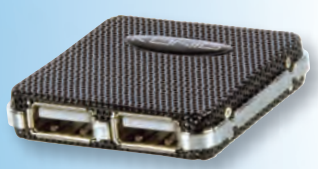

KÖNIG 4 PORT USB 2.0 HUB

- Create 4 extra USB 2.0 connections
- Strong "Iron Net" enclosure
- With LED indicator