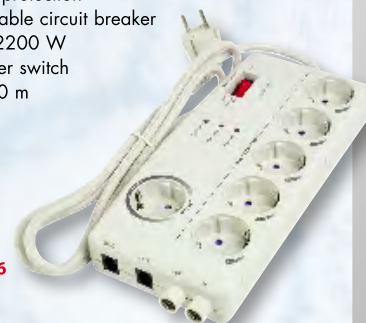

CMP-SWITCH99

31,20

KÖNIG MASTER/SLAVE DISTRIBUTION BOARD WITH SURGE PROTECTION

- 1 Master outlet & 5 slave outlets
- CX/RJ11 connections
- Child safety shutters
- Telephone line protection
- Coax/DSS protection
- 10 A resettable circuit breaker
- Maximum 2200 W
- 1-Pole rocker switch
- Cable: 1.80 m