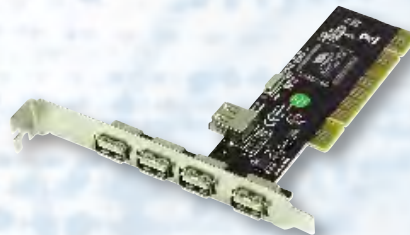

CMP-COMPcase30

43,10

KÖNIG FIREWIRE PCI CONTROLLER

- Ports: 3 External/1 internal
- Transfer speed: 100/200/400 Mbps
- Compatible with: Windows® 98 SE/ME/2000/XP and Mac® OS 10

CMP-FW1394/3P

10,05

KÖNIG USB 2.0 PCI-CARD 4+1 PORTS

Add 4 external USB 2.0 ports and 1 internal USB 2.0 port to your computer via a PCI-connection.

CMP-USBCARD2HS

4* 7,85

S-ATA PCI CONTROLLER

This PCI controller card has two internal high speed interfaces that support data transmission up to 1.5 Gb/s. Besides this the controller supports hard disks with a capacity over 137 Gb. The CMP-SATAPCI10 supports also RAID 0(striping) and RAID 1(mirroring). This makes this the ideal controller for two extra internal hard disks.