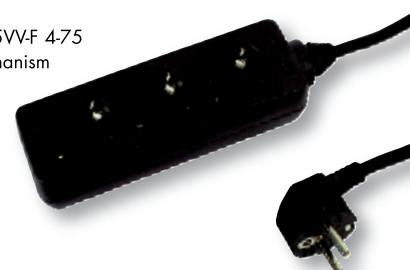

EL-MSSP02

11,65

HQ POWER STRIP SCHUKO

3-way german power board.

- Sockets: 3x Schuko
- Voltage: 220-240/AC 50-60Hz
- Max. output: 3500 W
- Cable length: 3.0 m
- Cable type: 3G1.5 mm² H05VV-F 4-75
- Child safe with metal spring mechanism
- Approved against the European Norm
- ABS body - Heavy Quality - Industrial